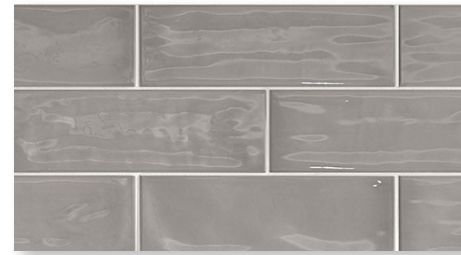

### Technical Data

<b>Finish</b>	Glossy
<b>Thickness</b>	9 MM
<b>Application</b>	Interior Walls
<b>Frost Resistant</b>	No
<b>Shade Variation</b>	V1

Steel | 4"x12"

### Colors

Ash

Bone

Greige

Milk

Steel